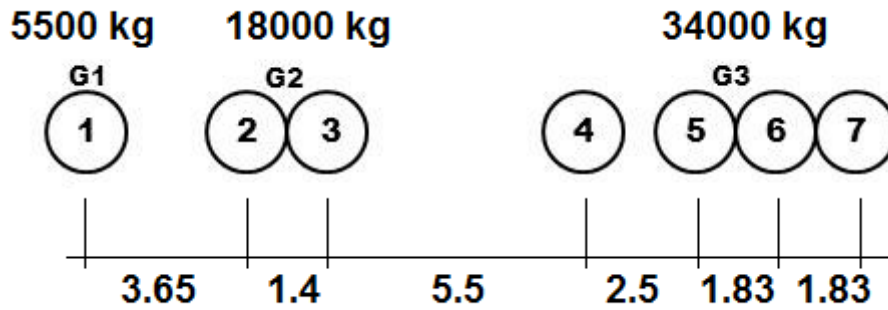

2022 – WINTER WEIGHT VEHICLE CONFIGURATIONS

2022 WINTER WEIGHT QUADREM - 57,500 KG (GVW)

2022 WINTER WEIGHT TRIDEM – 51,500 KG (GVW)