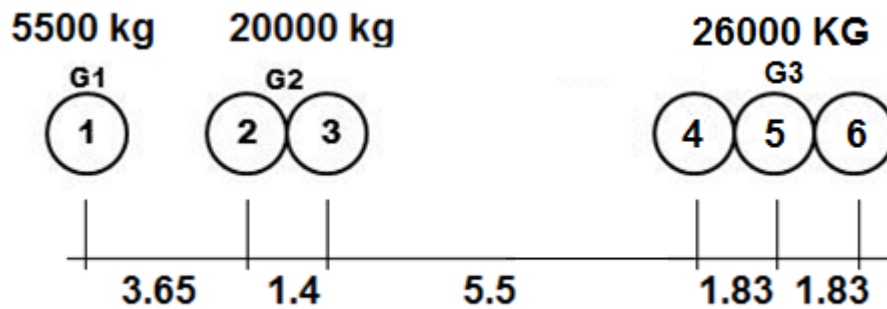

2022 – WINTER WEIGHT VEHICLE CONFIGURATIONS

2022 WINTER WEIGHT QUADREM - 57,500 KG (GVW)

2022 WINTER WEIGHT TRIDEM – 51,500 KG (GVW)